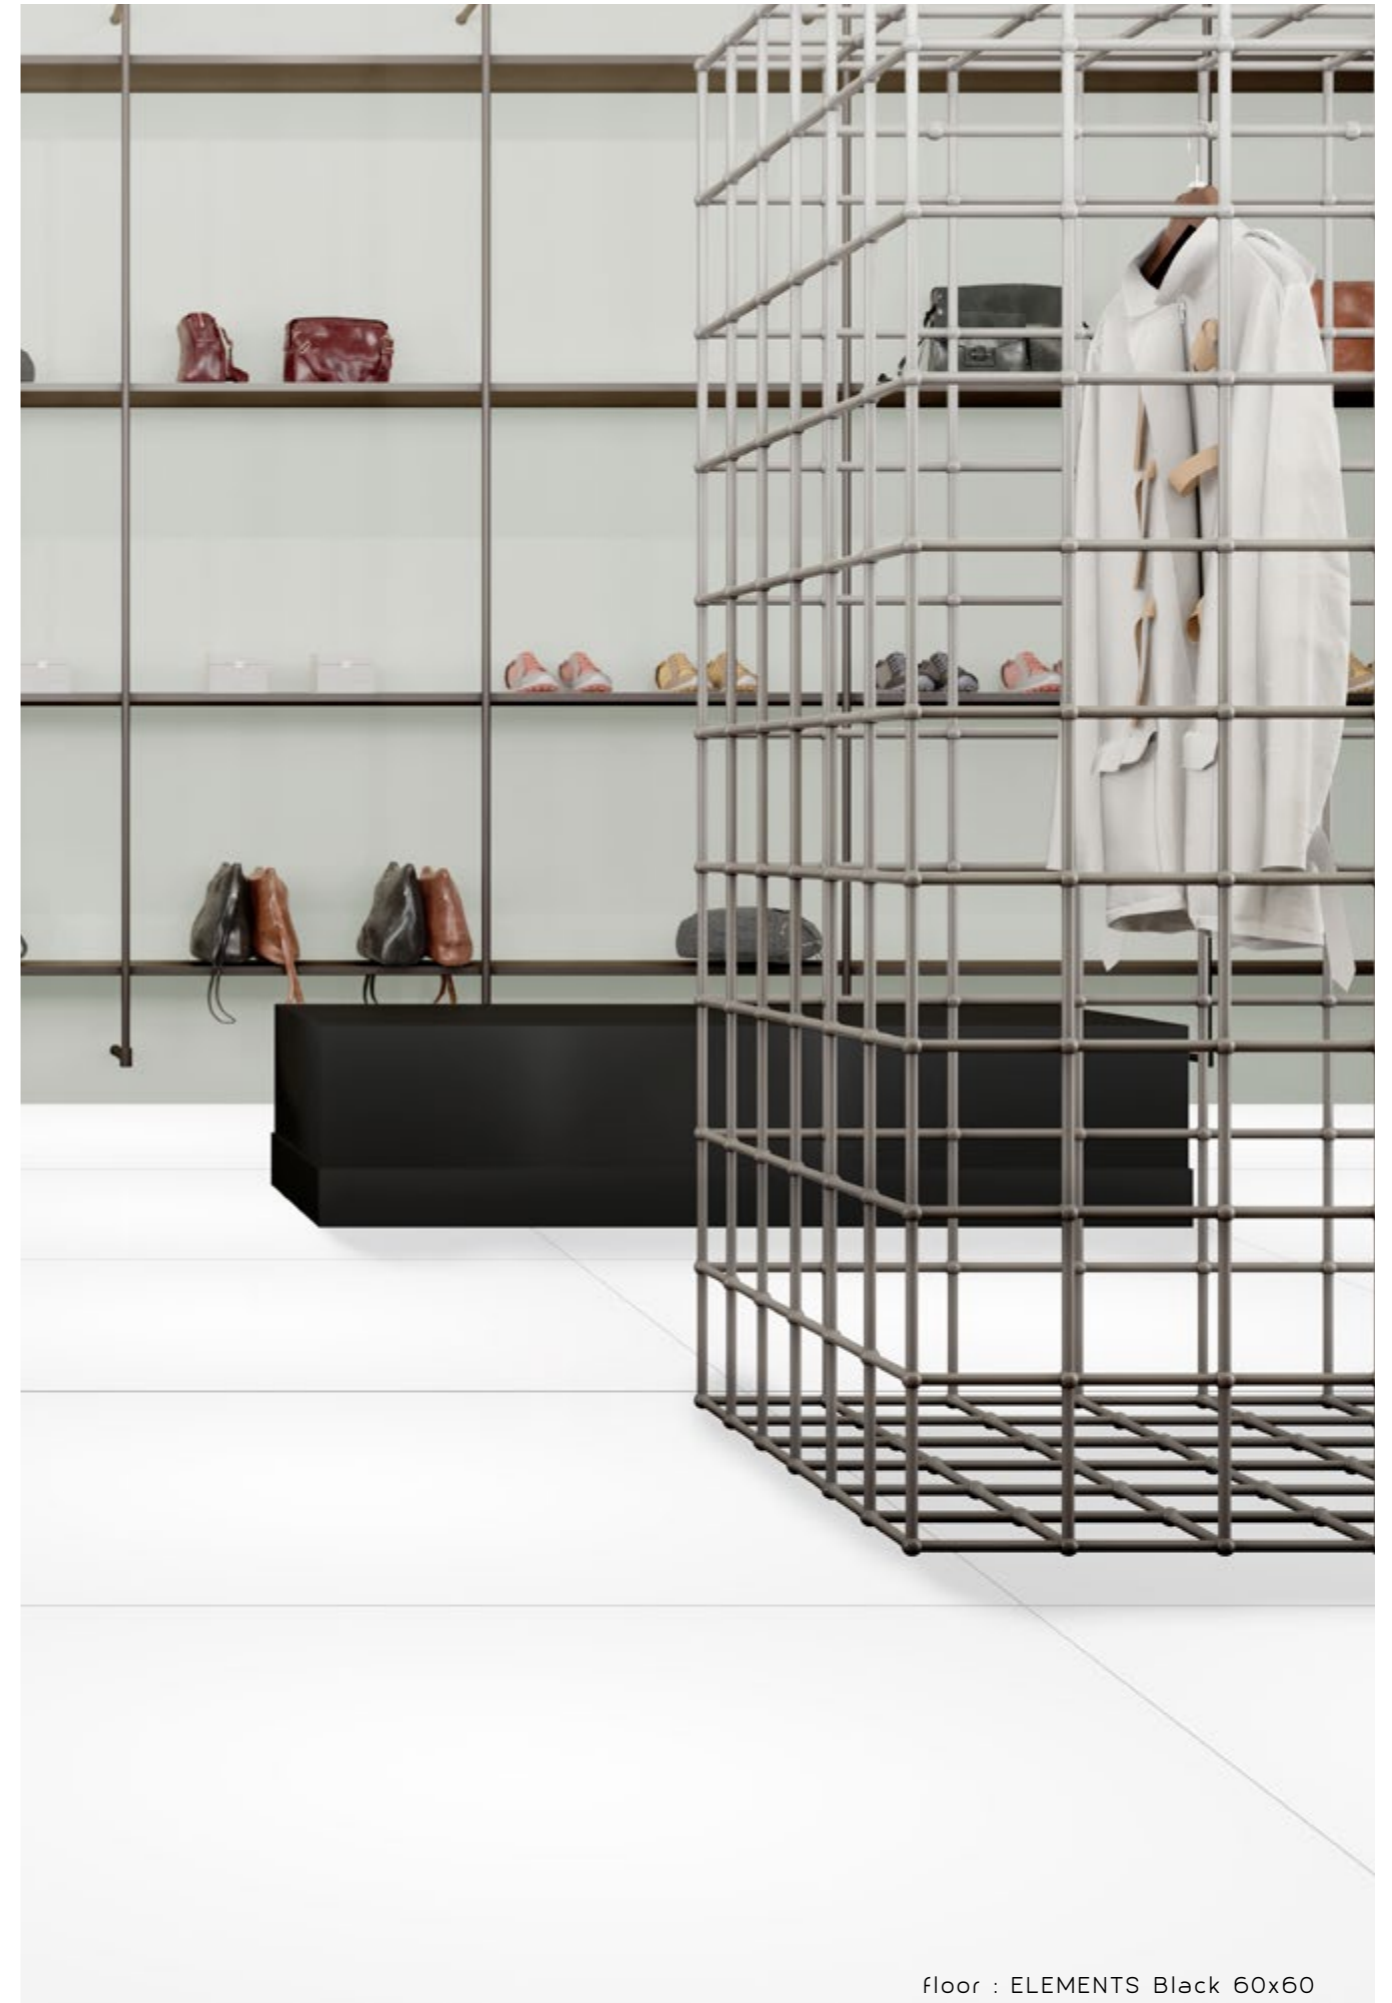

floor : ELEMENTS Black 60x60

PACKING LIST	Size cm	Size *	Box/ Pallet	Pzs/ Box	M2/ Pallet	M2/ Box	SQF/ Pallet	SQF/ Box	Kg/ Pallet	Kg/ Box	Kg/ Piece
60x60 (10 mm)	59,55x59,55	23.44X23.44	30	4	42,554	1,418	458,056	15,269	972	31,743	7,849