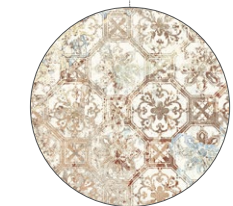

*SURFACE DECORATED WITH ENCAPSULATED GOLD NANOPARTICLES
*SUPERFICIE DECORADA CON NANOPARTICULAS ORO ENCAPSULADO
*PRODUCT TO BE CLEANED WITH PH NEUTRAL
*LIMPIAR CON PRODUCTOS PH NEUTROS