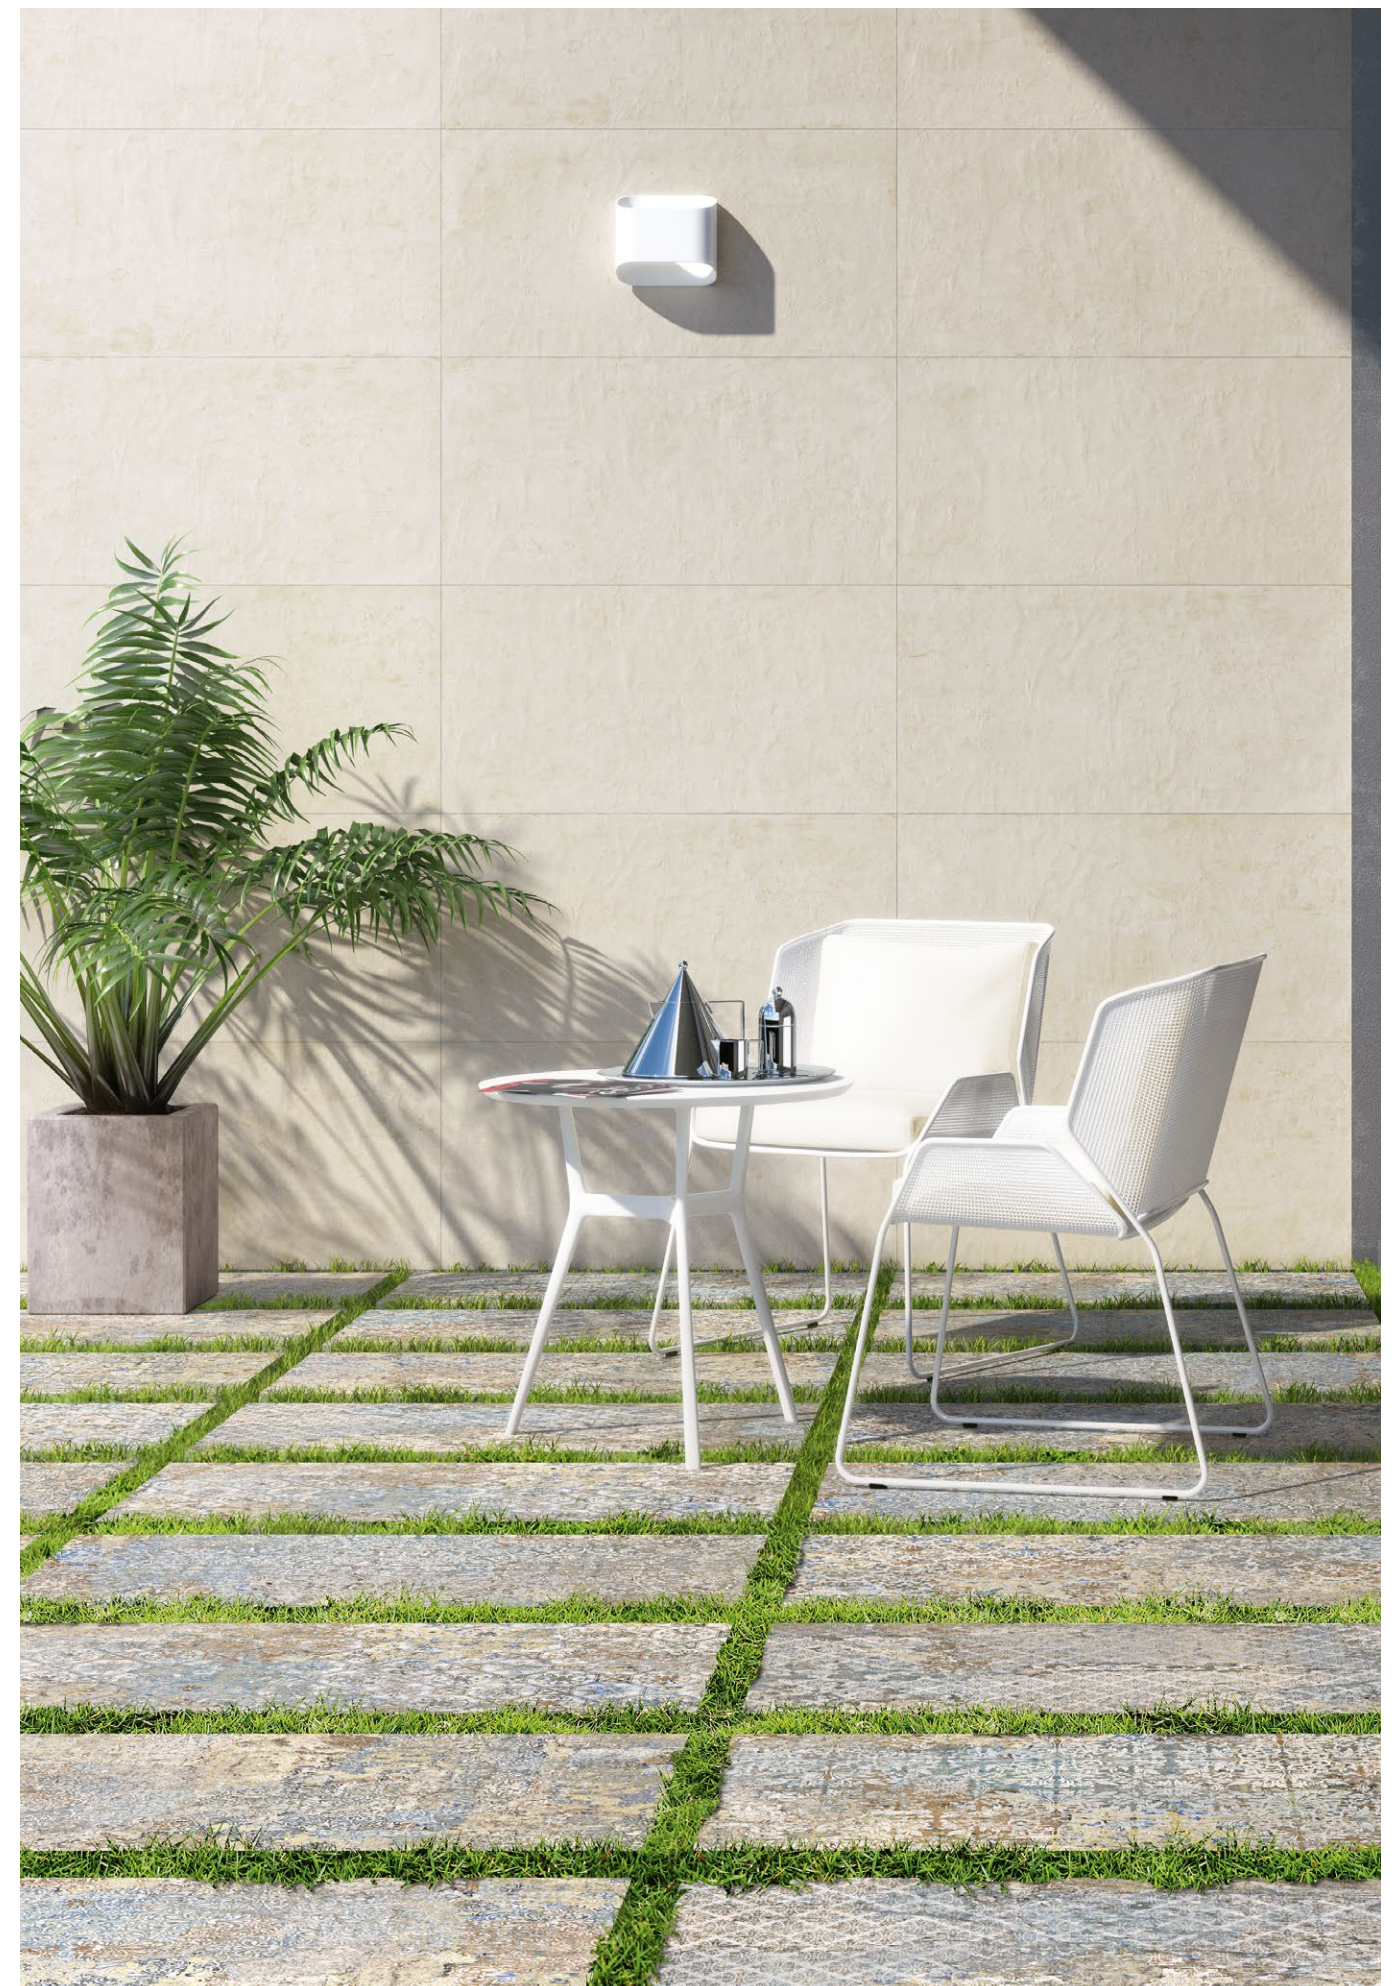

Floor: Carpet Vestige Outdoor 2CM 50x100 cm Wall: Brave Ivory Natural 49,75x99,55 cm